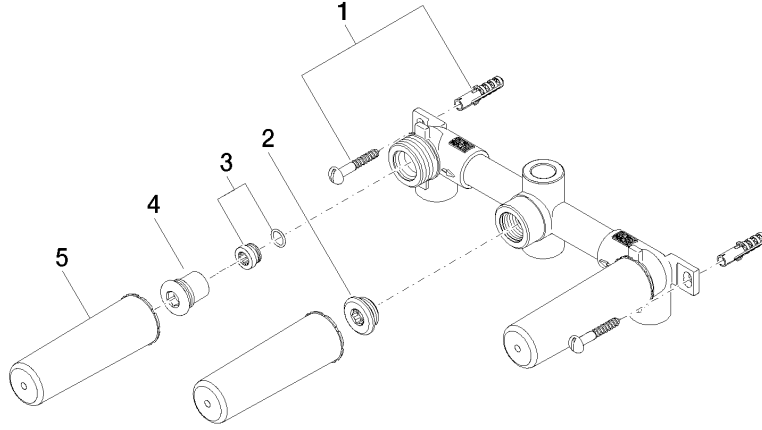

## Concealed wall-mounted mixer centred spout -

---

35 707 970 90

- 3x dust cover
- 2x female thread 1/2" connections
- 1x female thread 1/2" outlet
- 3x sealing plug 1/2"
- gauge 100 mm
- lead-free
- WRAS 1702022

## Concealed wall-mounted mixer centred spout -

35 707 970 90

mm [inches]

	min	max
Madison	55 2 1/8"	115 4 1/2"
Square	55 2 1/8"	110 4 3/8"
Circle	55 2 1/8"	130 5 1/8"
Vaia	60 2 3/8"	132 5 1/4"
Domicil	60 2 1/2"	100 3 7/8"
Deque	70 2 3/4"	135 5 3/8"
Gentle	70 2 3/4"	135 5 3/8"
LaFleur	70 2 3/4"	135 5 3/8"
Selv	70 2 3/4"	135 5 3/8"
Supernova	70 2 3/4"	135 5 3/8"
Symetrics	70 2 3/4"	135 5 3/8"
Tara	70 2 3/4"	135 5 3/8"
CL_2	93 3 5/8"	115 4 1/2"
MEM	93 3 5/8"	138 5 3/8"
CL_1	93 3 5/8"	138 5 3/8"
La Fleur Cl.	102 4"	144 5 5/8"

### Certificates

ETA\_19023.

LGA\_19175.

ACS\_20 ACC LY 735.

**Concealed wall-mounted mixer centred spout -**

35 707 970 90

**Spare parts list**

No.	Item Number	Name	Quantity used	Delivery time
1	04 30 31 024 01 90	fixing set	2	2
2	04 31 20 006 00 90	plug	1	2
3	04 29 05 018 10 90	nipple	2	2
4	04 31 20 037 00 90	plug	2	2
5	09 21 02 102 90	cap	3	2