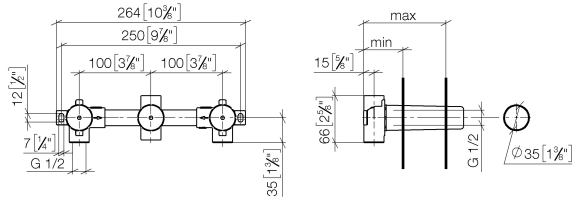

## Concealed wall-mounted mixer centred spout -

---

35 707 970 90

- 3x dust cover
- 2x female thread 1/2" connections
- 1x female thread 1/2" outlet
- 3x sealing plug 1/2"
- gauge 100 mm
- lead-free
- WRAS 1702022

## Concealed wall-mounted mixer centred spout -

35 707 970 90

mm [inches]

	min	max
Madison	55 2 1/8"	115 4 1/2"
Square	55 2 1/8"	110 4 3/8"
Circle	55 2 1/8"	130 5 1/8"
Vaia	60 2 3/8"	132 5 1/4"
Domicil	60 2 1/2"	100 3 7/8"
Deque	70 2 3/4"	135 5 3/8"
Gentle	70 2 3/4"	135 5 3/8"
LaFleur	70 2 3/4"	135 5 3/8"
Selv	70 2 3/4"	135 5 3/8"
Supernova	70 2 3/4"	135 5 3/8"
Symetrics	70 2 3/4"	135 5 3/8"
Tara	70 2 3/4"	135 5 3/8"
CL_2	93 3 5/8"	115 4 1/2"
MEM	93 3 5/8"	138 5 3/8"
CL_1	93 3 5/8"	138 5 3/8"
La Fleur Cl.	102 4"	144 5 5/8"

### Certificates

ETA\_19023.

LGA\_19175.

ACS\_20 ACC LY 735.

**Concealed wall-mounted mixer centred spout -**

35 707 970 90

**Spare parts list**

No.	Item Number	Name	Quantity used	Delivery time
1	04 30 31 024 01 90	fixing set	2	2
2	04 31 20 006 00 90	plug	1	2
3	04 29 05 018 10 90	nipple	2	2
4	04 31 20 037 00 90	plug	2	2
5	09 21 02 102 90	cap	3	2